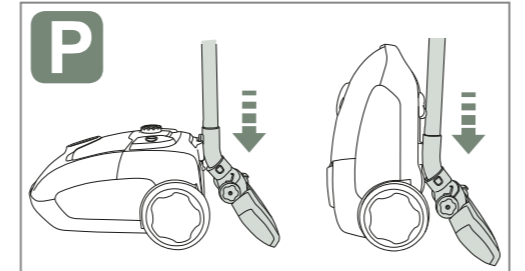

Recommended nozzle | Brosse recommandée | Препоръчителна дюза | Doporučená hubice | Empfohlene Düse | Anbefalet mundstykke | Soovituslik otsak | Cepillo recomendado | Suositeltava suulake | Συνιστώμενο ακροφύσιο | Preporučeni nastavak | Ajánlott szivófej | Spazzola consigliata | Rekomenduojamas antgalis | Leteicams uzgalis | Aanbevolen mondstuk | Anbefalt munnstykke | Zalecana dysza | Escova recomendada | Perie recomandată | Рекомендованная насадка | Rekomenderat munstykke | Priporočeni nastavek | Odrporučaná hubica | Препоручени наставка | Önerilen başlık | Рекомендована насадка |