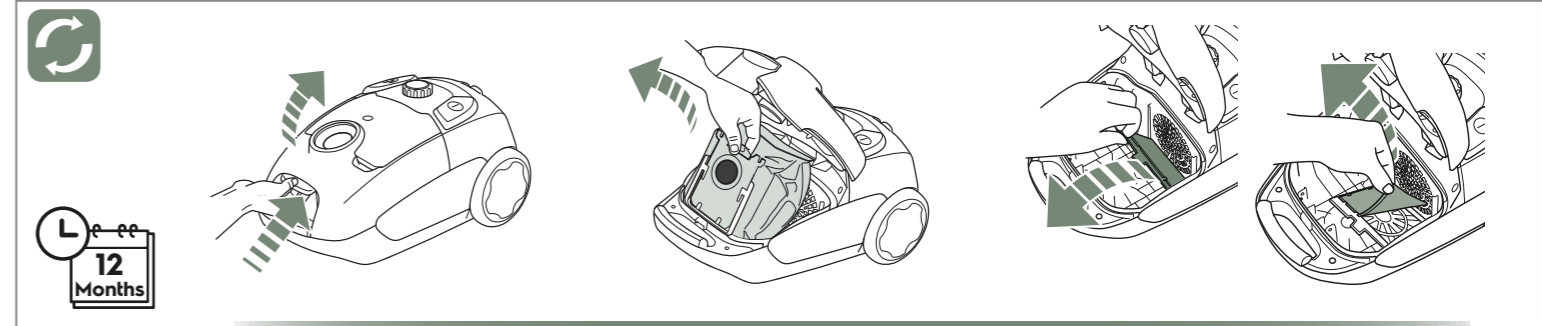

Recommended nozzle | Brosse recommandée | Препоръчителна дюза | Doporučená hubice | Empfohlene Düse | Anbefalet mundstykke | Soovituslik otsak | Cepillo recomendado | Suositeltava suulake | Συνιστώμενο ακροφύσιο | Preporučeni nastavak | Ajánlott szivófej | Spazzola consigliata | Rekomenduojamas antgalis | Leteicams uzgalis | Aanbevolen mondstuk | Anbefalt munnstykke | Zalecana dysza | Escova recomendada | Perie recomandată | Рекомендованная насадка | Rekomenderat munstykke | Priporočeni nastavek | Odrporučaná hubica | Препоручени наставка | Önerilen başlık | Рекомендована насадка |