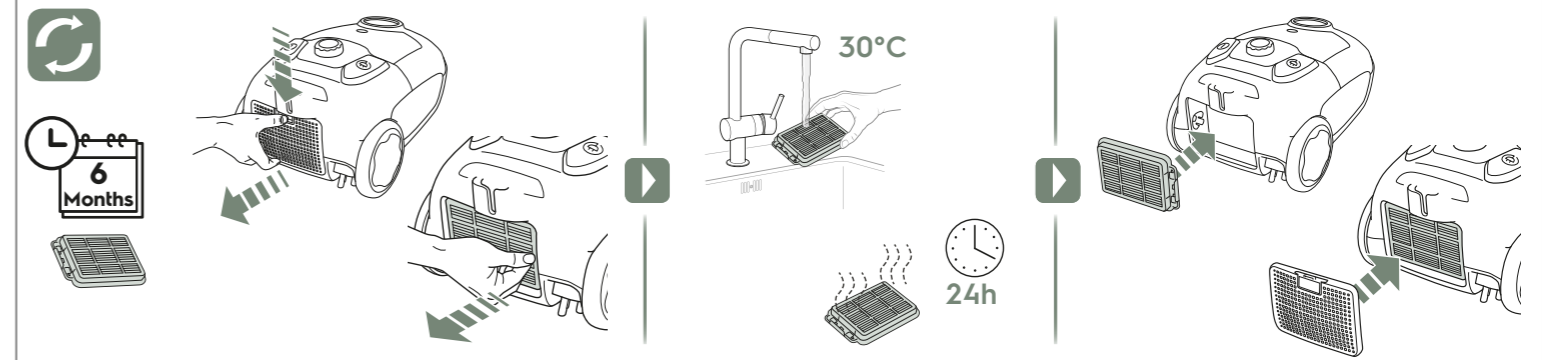

Recommended nozzle | Brosse recommandée | Препоръчителна дюза | Doporučená hubice | Empfohlene Düse | Anbefalet mundstykke | Soovituslik otsak | Cepillo recomendado | Suositeltava suulake | Συνιστώμενο ακροφύσιο | Preporučeni nastavak | Ajánlott szivófej | Spazzola consigliata | Rekomenduojamas antgalis | Leteicams uzgalis | Aanbevolen mondstuk | Anbefalt munnstykke | Zalecana dysza | Escova recomendada | Perie recomandată | Рекомендованная насадка | Rekomenderat munstykke | Priporočeni nastavek | Odrporučaná hubica | Препоручени наставка | Önerilen başlık | Рекомендована насадка |