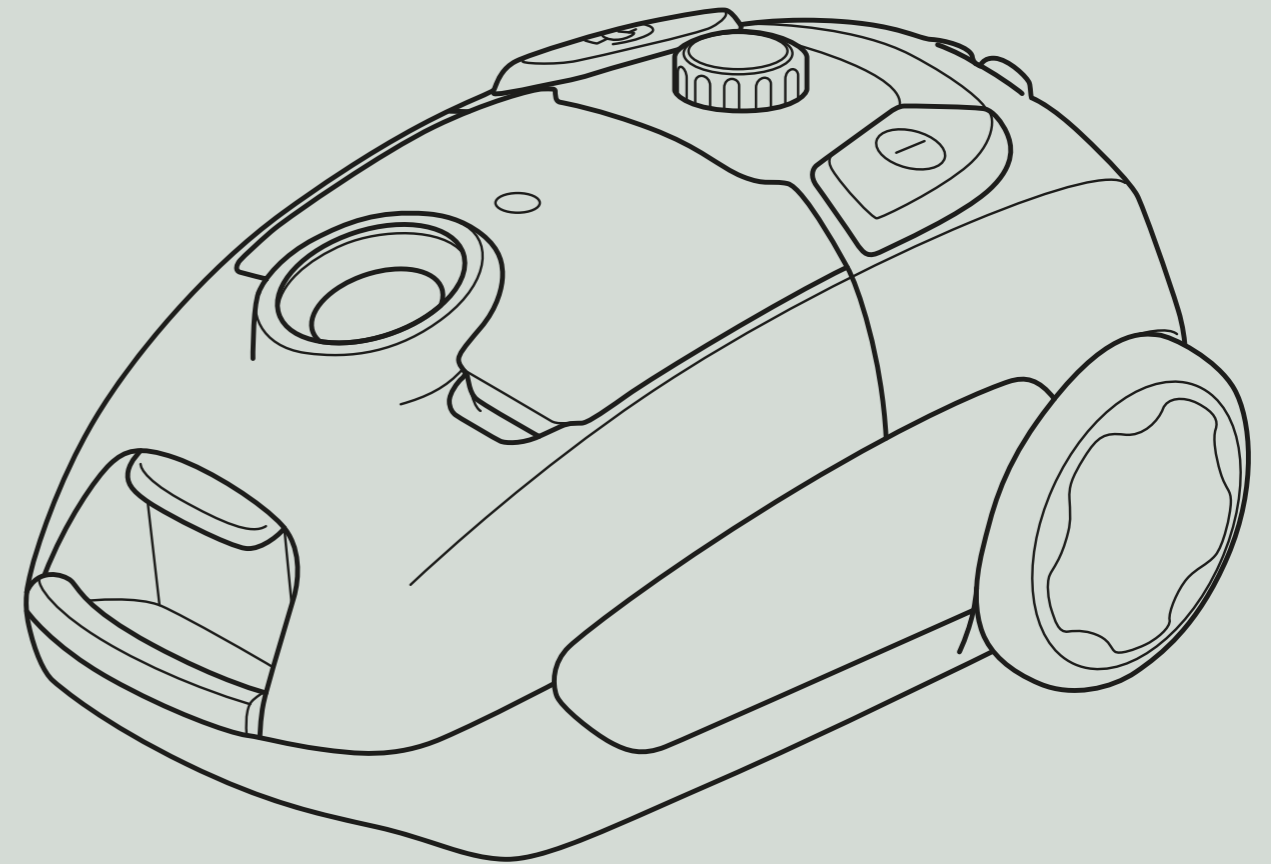

Classic Long Performance s-bag®
E201S
PNC: 900 1684 589

Home and car kit
KIT09C
PNC: 900 923 349

Filter kit
EF155
PNC: 900 168 842

Duster
ZE144
PNC: 900 923 351

Trinity pet nozzle
ZE145
PNC: 900 923 350

Clean 300
Clean 500
Animal 500