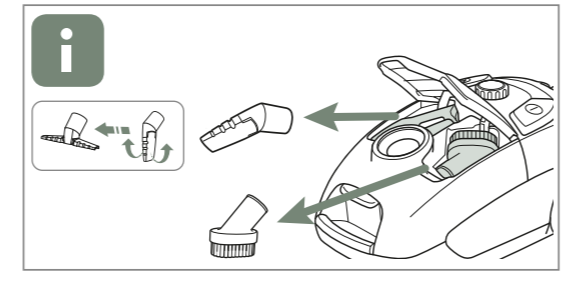

Recommended nozzle | Brosse recommandée | Препоръчителна дюза | Doporučená hubice | Empfohlene Düse | Anbefalet mundstykke | Soovituslik otsak | Cepillo recomendado | Suositeltava suulake | Συνιστώμενο ακροφύσιο | Preporučeni nastavak | Ajánlott szivófej | Spazzola consigliata | Rekomenduojamas antgalis | Leteicams uzgalis | Aanbevolen mondstuk | Anbefalt munnstykke | Zalecana dysza | Escova recomendada | Perie recomandată | Рекомендованная насадка | Rekomenderat munstykke | Priporočeni nastavek | Odrporučaná hubica | Препоручени наставка | Önerilen başlık | Рекомендована насадка |