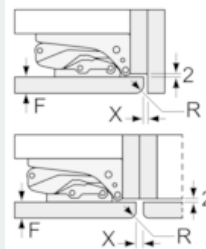

#### Монтаж

#### Общая информация

**iQ500, Встраиваемый холодильник  
с нижней морозильной камерой,  
177.2 x 55.8 cm  
KI86NADF0**

Размерные чертежи

The specified unit door dimensions are valid for a door gap of 4 mm.  
measurements in mm

measurements in mm  
Recommended gap dimensions for flat hinges

F	R	X
16-19	0-3	2.5
20	0-1	3
	2-3	2.5
21	0-1	3
	2-3	2.5
22	0	4
	1	3.5
	2-3	3

The gap dimensions recommended in the table must be adhered to in order to ensure that appliance doors do not collide with anything when they are opened, and to avoid causing damage to kitchen units.